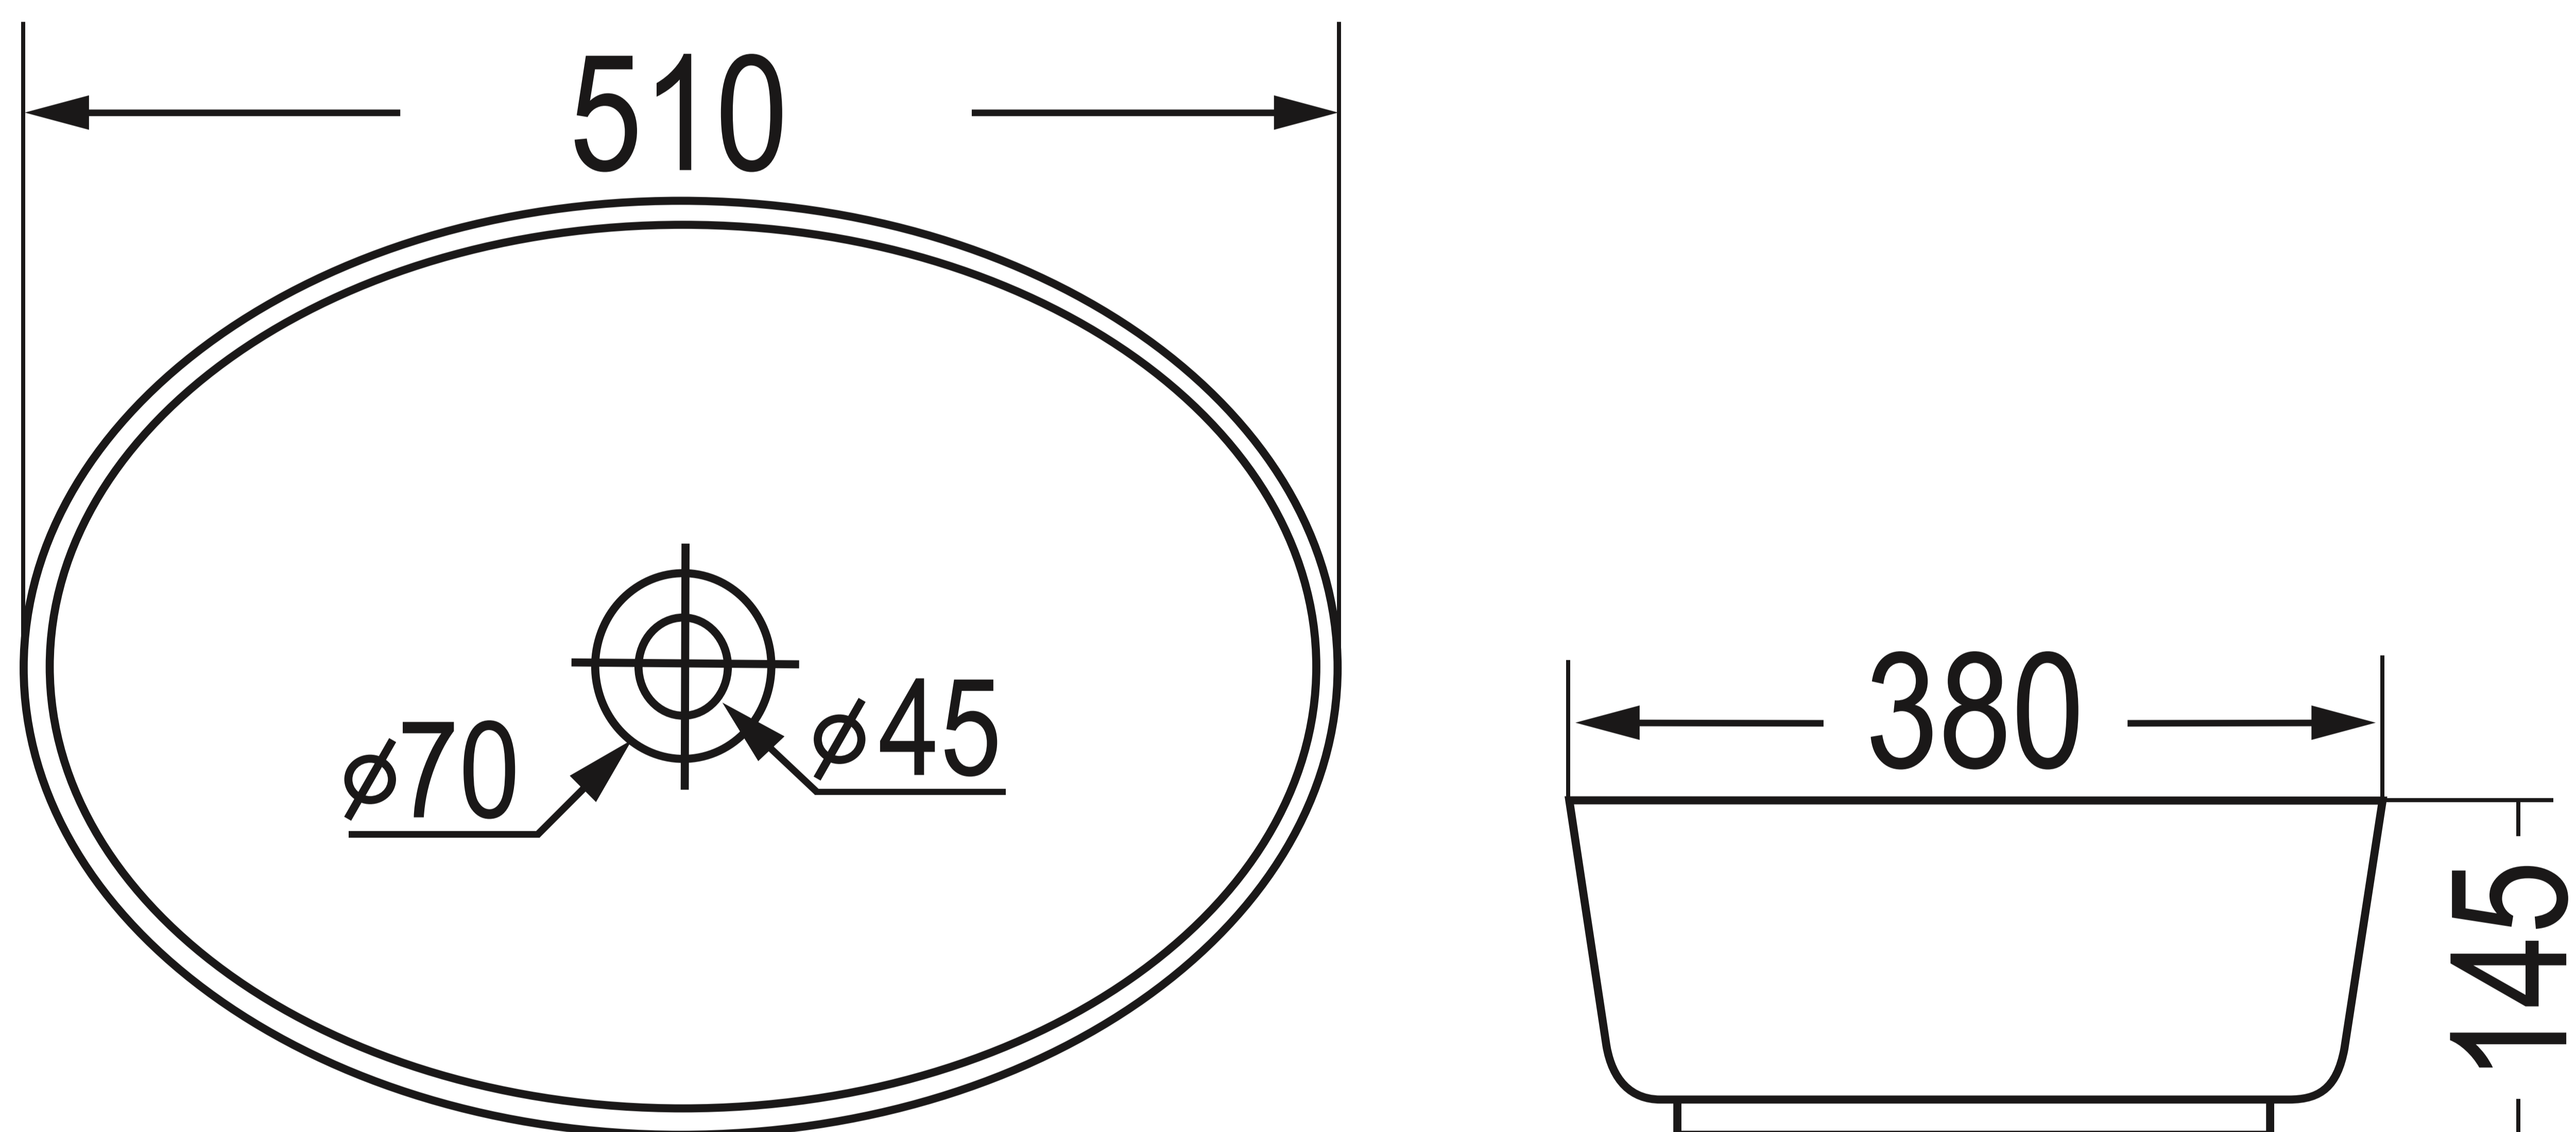

## Whit Onyx Stone Basin - Elite Bianca

Product Code : 9087

Technical Drawing

All dimension are in **mm**